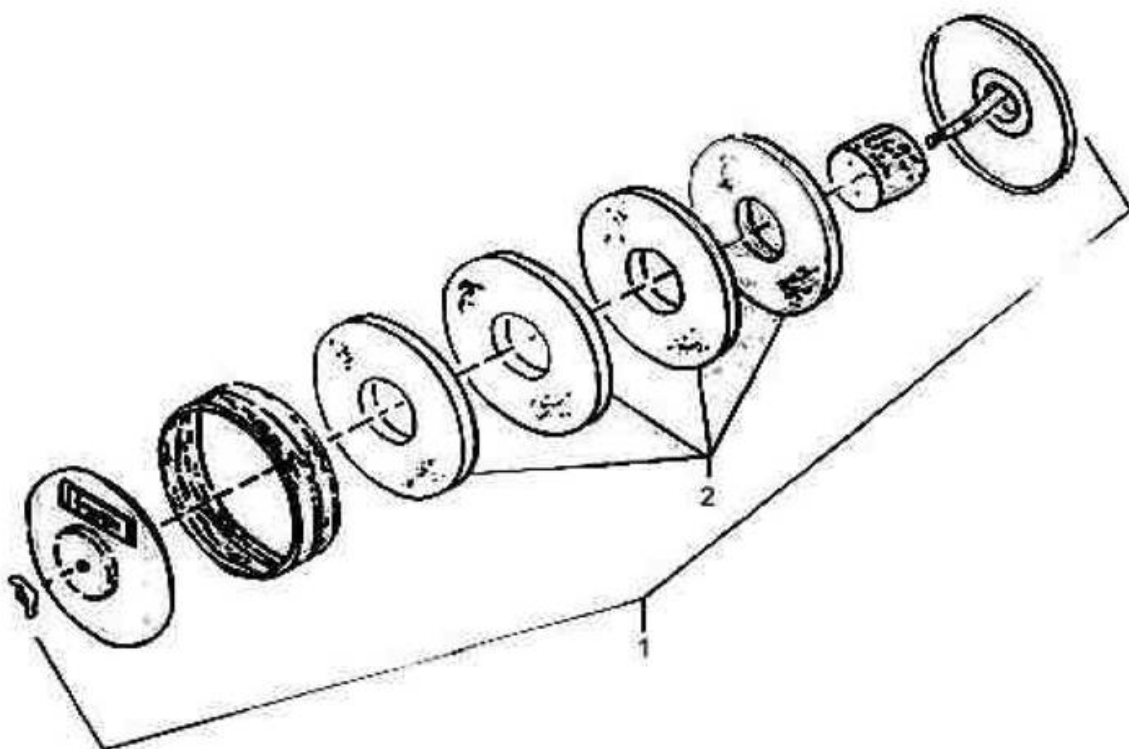

3. Inlet Filter Assembly - Model 253

All manufacturer's names, numbers, photos, product description and/or part numbers are used for reference purposes only & it is not implied that any part listed is the product of these manufacturers. Since Approvement are made from time to time, the illustration and specifications are subject to change without notice.

3. Inlet Filter Assembly - Model 253

Ref. No.	Part Number	Description	Qty. per Assly.	Rec. Spares		
				1	2	3
3-1	30221204	Filter - Inlet Complete	1			
3-2	30283139	Element - Filter	4	4	4	8

Step Saver Kit